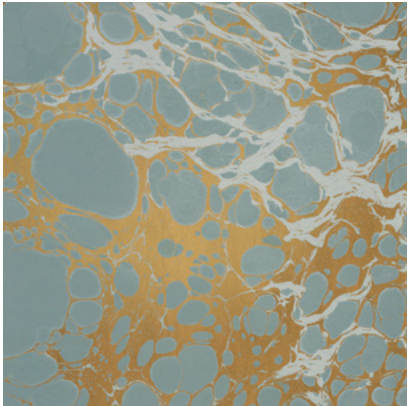

# WABI

Tear Sheet

# Wabi melds traditional marbling techniques with modern design.

CERULEAN

CLOUD

LAGOON

MINERAL

RIVER

ROSARIUM

TAUPE