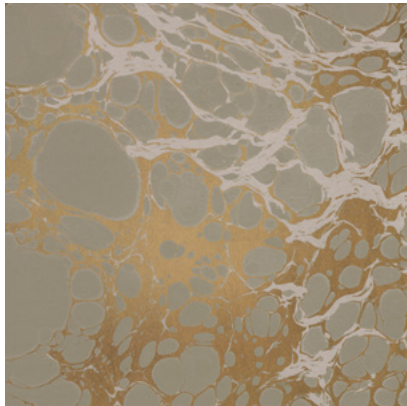

# Wabi melds traditional marbling techniques with modern design.

CERULEAN

CLOUD

LAGOON

MINERAL

RIVER

ROSARIUM

TAUPE

**REPEAT**  
Non-repeating

**STOCK**  
Made to order

**LEAD TIME**  
4 weeks to print

**MINIMUM**  
1 panel

**PRICE**  
Available upon request

**ORIGIN**  
USA

**DETAILS**  
Custom options available

**ENVIRONMENTAL**  
Recycled Content  
Phthalate Free  
Low VOC  
HPD Available