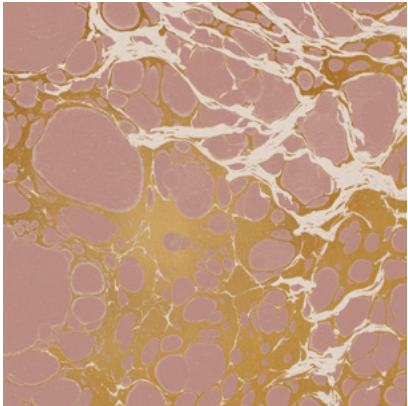

# Wabi melds traditional marbling techniques with modern design.

CERULEAN

CLOUD

LAGOON

MINERAL

RIVER

ROSARIUM

TAUPE

**REPEAT**  
Non-repeating

**STOCK**  
Made to order

**LEAD TIME**  
4 weeks to print

**MINIMUM**  
1 panel

**PRICE**  
Available upon request

**ORIGIN**  
USA

**DETAILS**  
Custom options available

**ENVIRONMENTAL**  
Recycled Content  
Phthalate Free  
Low VOC  
HPD Available