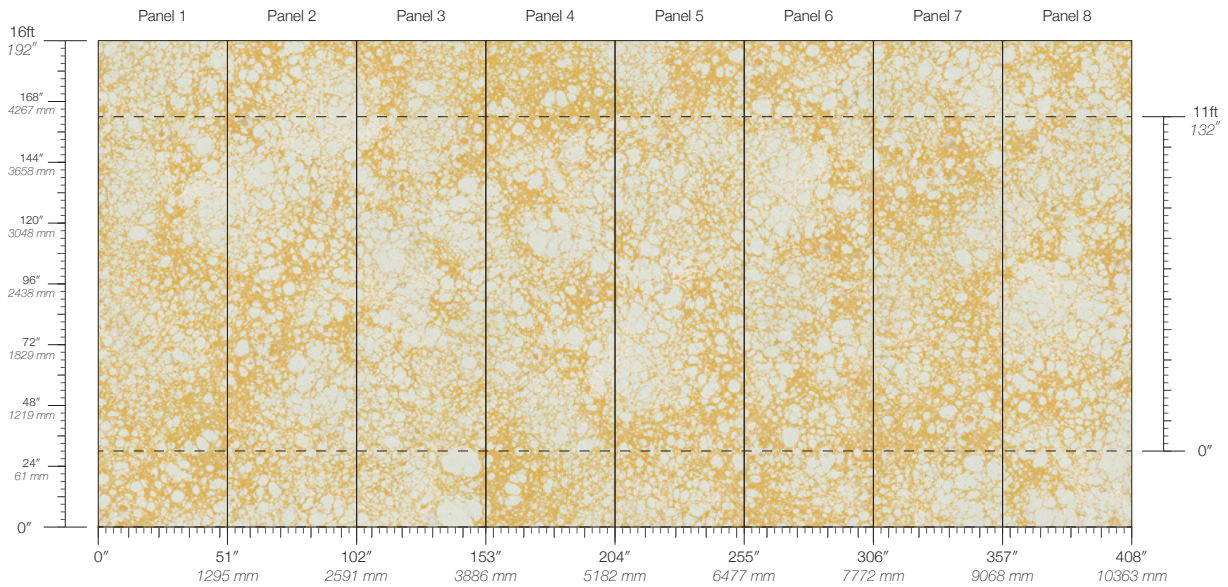

# Wabi Cloud

Suitable for residential and commercial projects

**COLOR**  
Cloud

**ITEM**  
1003

**CONTENT**  
Type II Vinyl

**PANEL WIDTH**  
51" / 1295 mm trimmed

**PANEL HEIGHT**  
132" / 3353 mm standard  
192" / 4877 mm extended