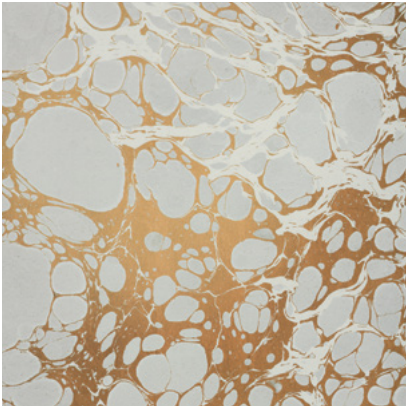

# Wabi melds traditional marbling techniques with modern design.

CERULEAN

CLOUD

LAGOON

MINERAL

RIVER

ROSARIUM

TAUPE

**REPEAT**  
Non-repeating

**STOCK**  
Made to order

**LEAD TIME**  
4 weeks to print

**MINIMUM**  
1 panel

**PRICE**  
Available upon request

**ORIGIN**  
USA

**DETAILS**  
Custom options available

**ENVIRONMENTAL**  
Recycled Content  
Phthalate Free  
Low VOC  
HPD Available