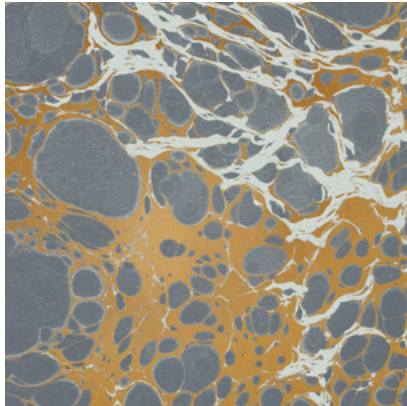

# Wabi melds traditional marbling techniques with modern design.

CERULEAN

CLOUD

LAGOON

MINERAL

RIVER

ROSARIUM

TAUPE

**REPEAT**  
Non-repeating

**STOCK**  
Made to order

**LEAD TIME**  
4 weeks to print

**MINIMUM**  
1 panel

**PRICE**  
Available upon request

**ORIGIN**  
USA

**DETAILS**  
Custom options available

**ENVIRONMENTAL**  
Recycled Content  
Phthalate Free  
Low VOC  
HPD Available