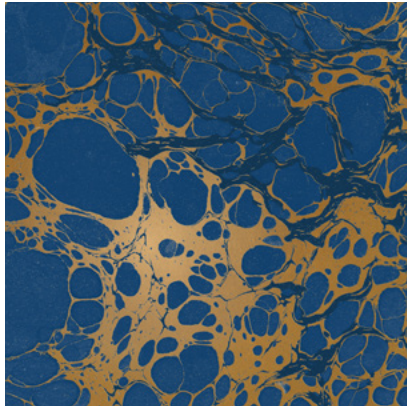

Wabi melds traditional marbling techniques with modern design.

CERULEAN